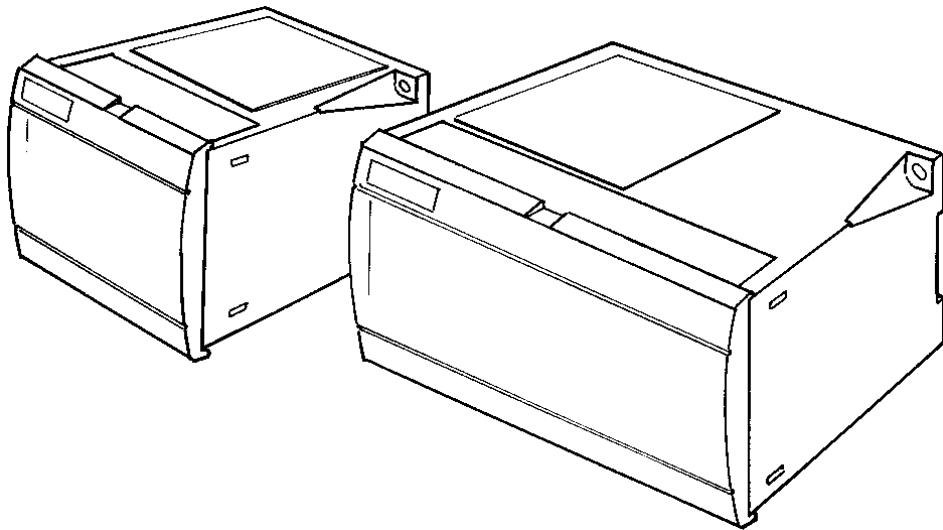

Uni-line

4189340135M

DEIF A/S

Customisation manual

DEIF A/S • Frisenborgvej 33 • DK-7800 Skive • Denmark
Tel: +45 9614 9614 • Fax: +45 9614 9615 • E-mail: deif@deif.com

This manual is no longer active!

Be aware that any customisation outside DEIF headquarters in Skive will violate the Marine Type approval for the specific product, which can no longer be considered Marine Type-approved.